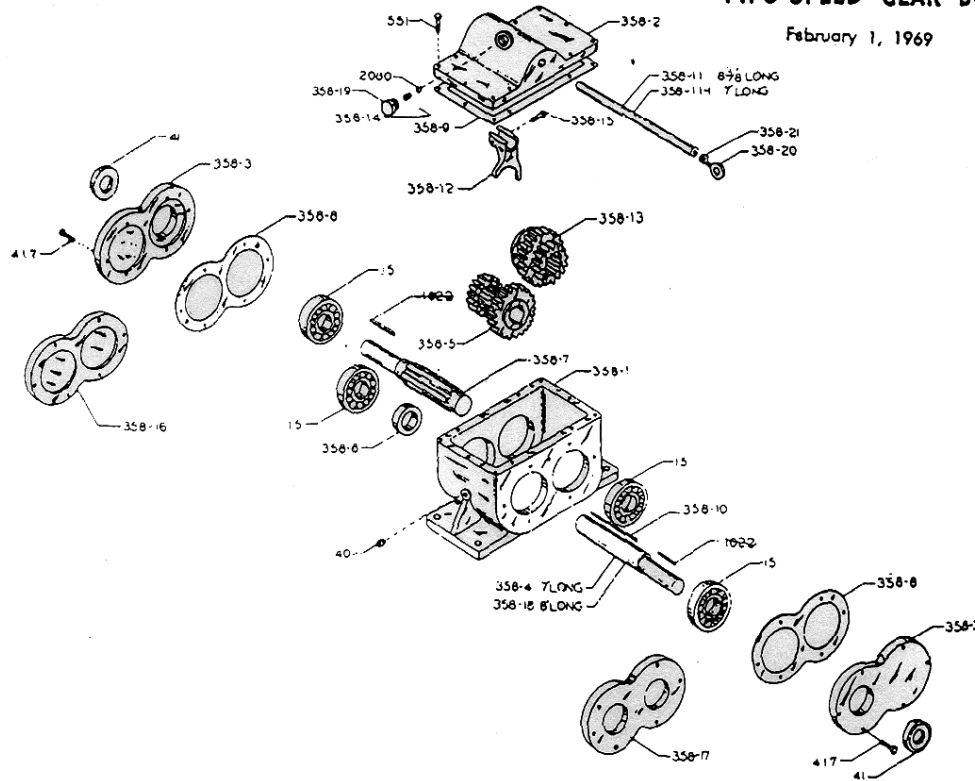

# RAMSEY MODEL 1-B TWO-SPEED GEAR BOX

February 1, 1969

**Note: Parts and Rebuild Available ONLY**

**SERIES** 1-B  
**SPEEDS** 2 Speeds

<i>Part No.</i>	<i>Description</i>	<i>Qty</i>		<i>Part No.</i>	<i>Description</i>	<i>Qty</i>
15	Bearing	4		358-12	Yoke	1
40	Plug	2		358-13	Gear	1
41	Seal	2		358-14	Spring	1
358-1	Housing	1		358-15	Screw	1
358-2	Cover	1		358-16	Retainer Cap/Cl	1
358-3	Retainer Cap	2		358-17	Retainer Cap/Op	1
358-4	Shaft	1		358-18	Shaft - 8" Long	1
358-5	Gear	1		358-19	Plug	1
358-6	Spacer	1		358-20	Eye Bolt	1
358-7	Shaft	1		358-21	Nut	1
358-8	Retainer Gasket	2		417	Retainer Screw	12
358-9	Cover Gasket	1		551	Cover Screw	10
358-10	Key	1		1022	Key	2
358-11	Shaft - 8 3/4" Long	1		2080	Ball	1
358-11-1	Shaft - 7" Long	1				